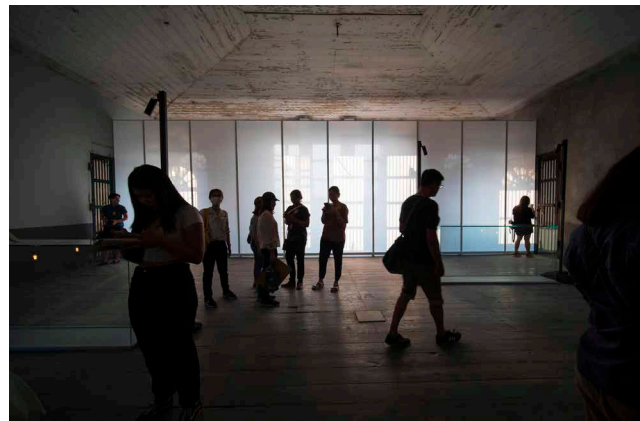

ARCHITECTURAL
PHOTOGRAPHY
PORTFOLIO

The Custom House heritage building