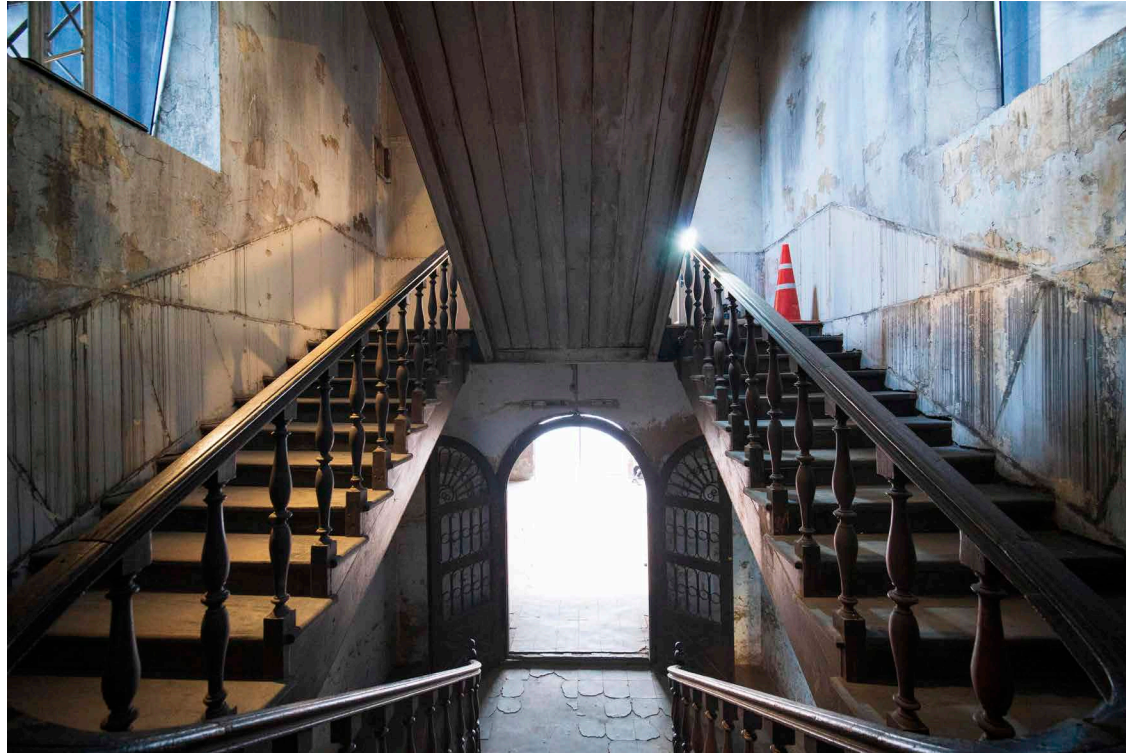

ARCHITECTURAL
PHOTOGRAPHY
PORTFOLIO

The Custom House heritage building