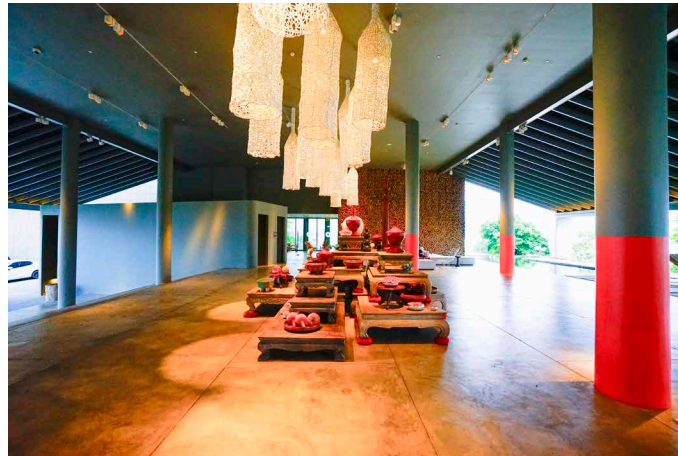

Como Point Yamu, Phuket