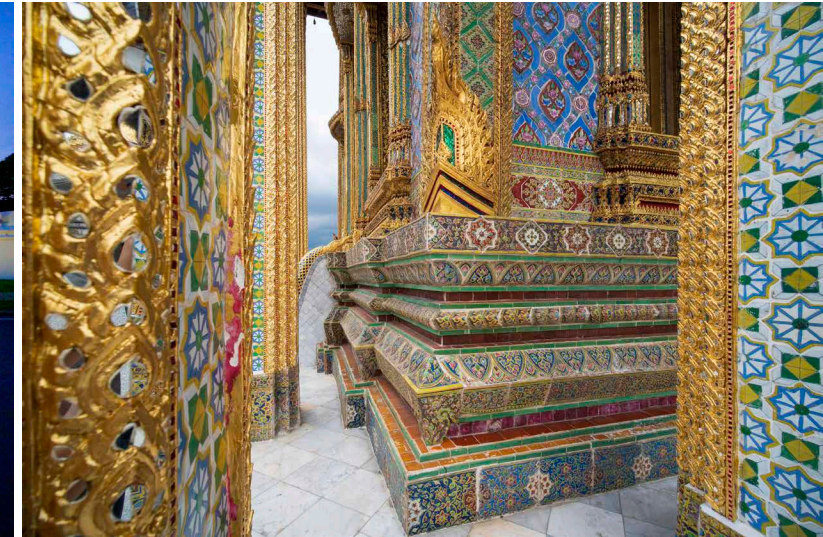

ARCHITECTURAL
PHOTOGRAPHY
PORTFOLIO

■ ■ □ The Royal Grand Palace

□ □ ■ Ratchabophit Temple